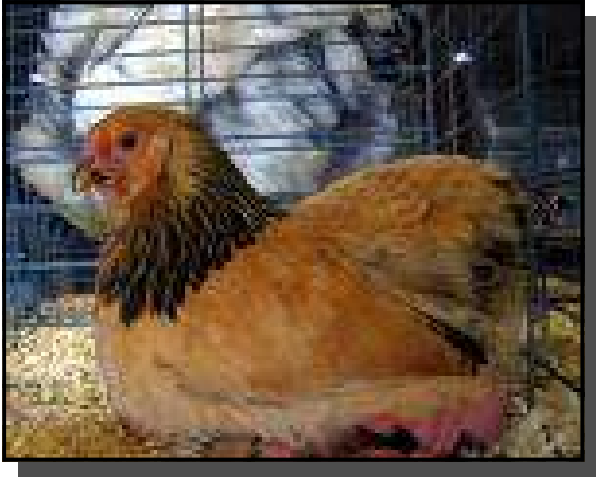

Show Breeder Crumbles

Designed by a well known and respected Sydney Royal Easter show blue ribbon winner. **Furney's Show Breeder** is designed by the top competitors to provide the winning edge. A high quality, respected ration, but best of all affordable. The ration is also medicated against the deadly coccidiosis.